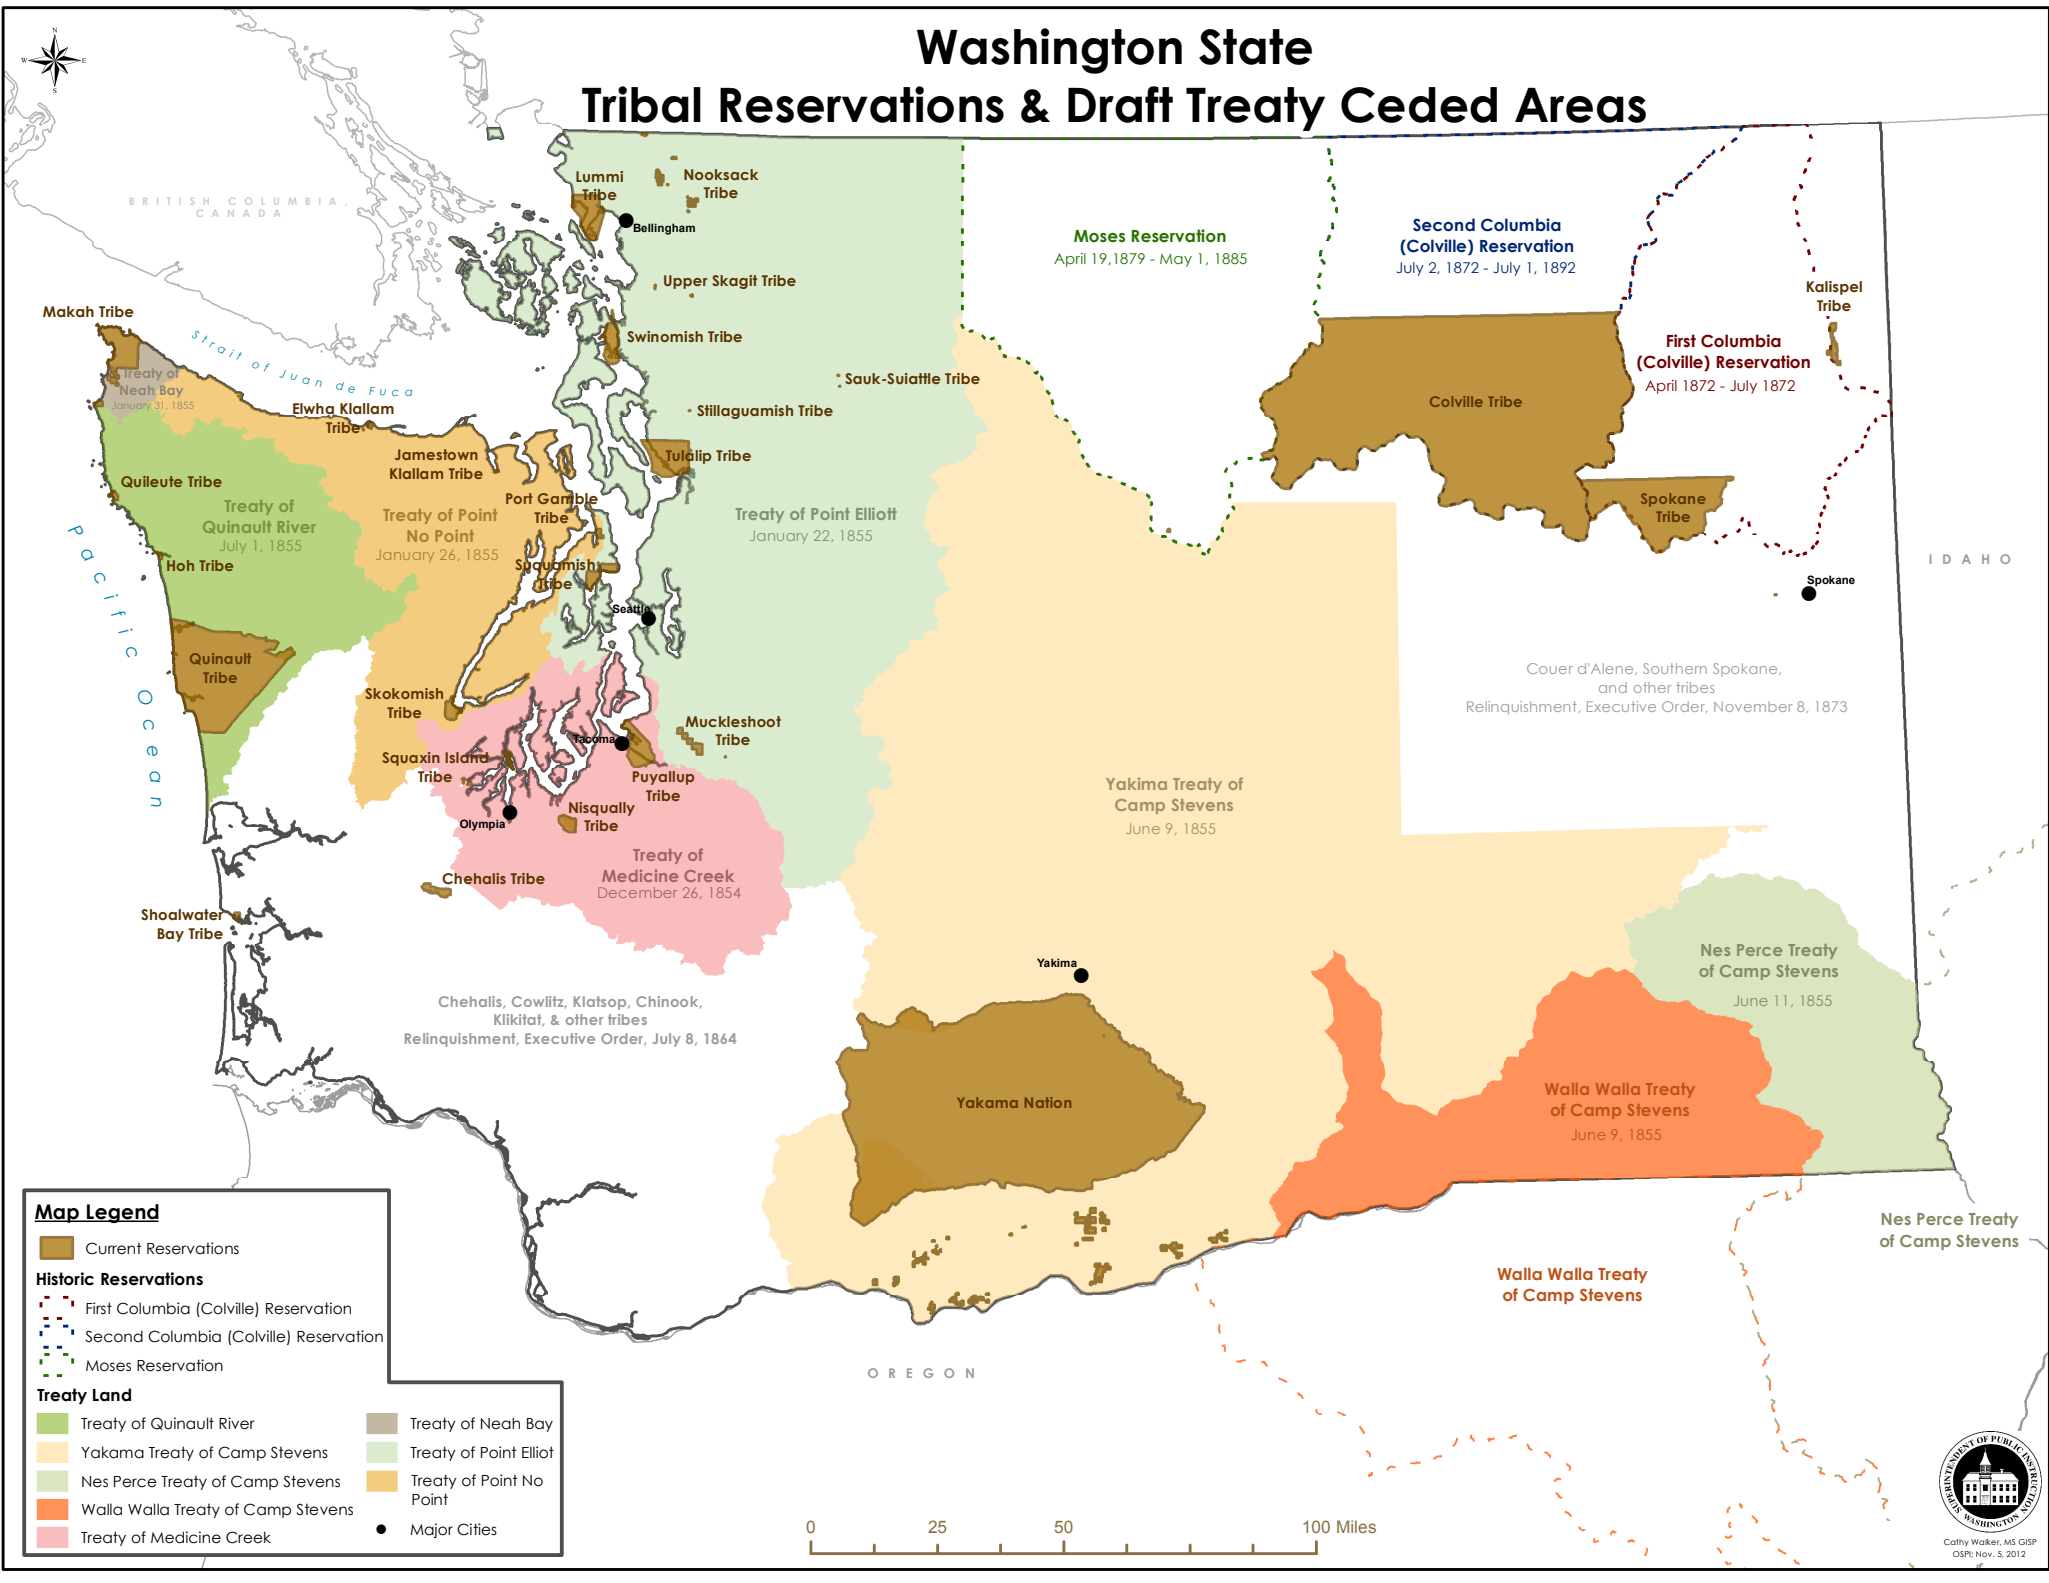

Washington State Tribal Reservations & Draft Treaty Ceded Areas

Map Legend

- Current Reservations
- Historic Reservations**
 - First Columbia (Colville) Reservation
 - Second Columbia (Colville) Reservation
 - Moses Reservation
- Treaty Land**

 Treaty of Quinault River	 Treaty of Neah Bay
 Yakama Treaty of Camp Stevens	 Treaty of Point Elliot
 Nes Perce Treaty of Camp Stevens	 Treaty of Point No Point
 Walla Walla Treaty of Camp Stevens	 Treaty of Medicine Creek
- Major Cities